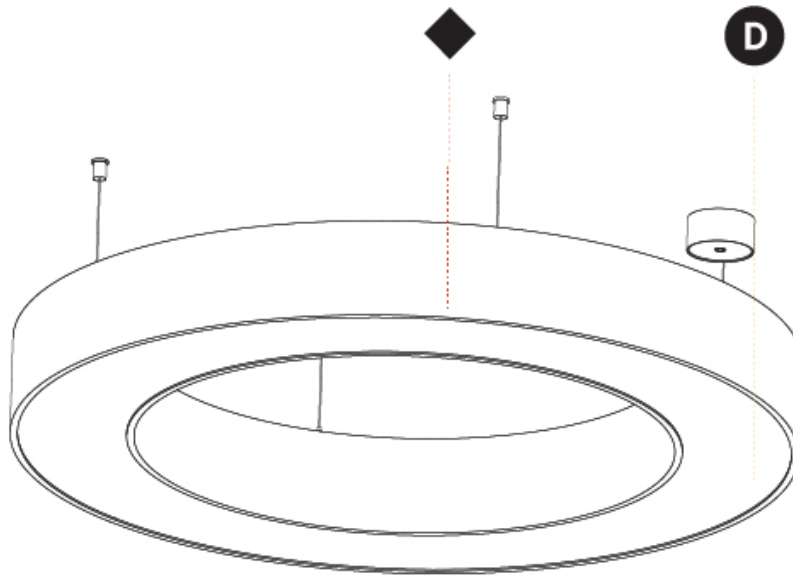

A30229-

PROJECT _____

TYPE _____

SPECIFIER _____

QUANTITY _____

DATE _____