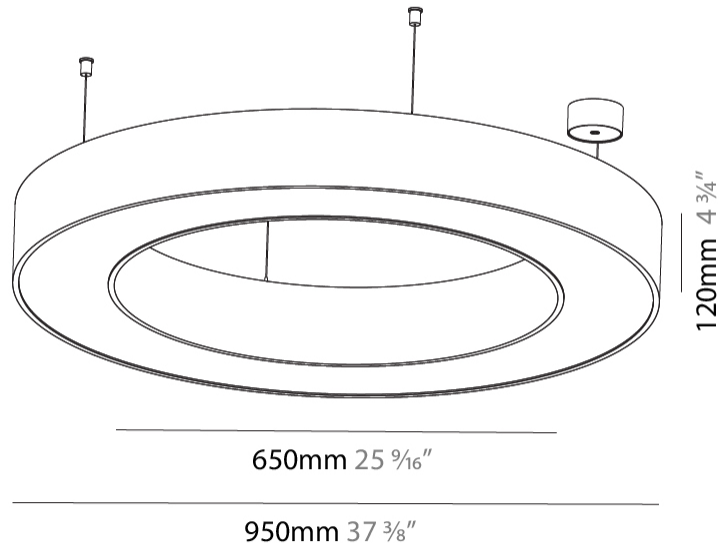

GENERAL

Series: Glorious
Subseries: Glorious
Brand: Prolicht
Division: Architectural
Mounting Type: Suspension
Mounting Location: Ceiling
Subcategory: Ambient

PHYSICAL

Shape: Round
Diameter (mm): 950
Diameter (in): 37 ³/₈
Height (mm): 120
Height (in): 4 ³/₄
Max. Overall Height (mm): 2120
Max. Overall Height (in): 83 ⁷/₁₆
Light Distribution: Direct
Weight (kg): 9.172
Weight (lbs): 20.22
Diffuser: [PMMA - Opal or Micro-Prism](#)
Fixture Finish: [SSR / BKV / CWI / CRY / HAB / UFT / ITA / RUA / FTG / MYG / LOD / PUS / FRO / FUP / KIA / POP / BLS / SPG / MEY / GOH / GUM / CHC / COM / ABZ / JAG / OBR / MOS / ROR](#)
Fixture Material: Aluminum

ELECTRICAL

Lamp Type: LED (Zhaga Standard)
Input Wattage (W): 45
Total Output Wattage (W): 36 / 28.8 (3500K)
Dimming: [Non-Dimming / Phase Dimming (120Vac only) / 0-10V Dimming](#)
Driver Included: Yes
Driver Location: Integrated
Driver Type: Constant Current
Driver Class: Class 2
Input Voltage (V): 120 - 277
Constant Current (MA): 350 / 900 (3500K)

LED

Color Temperature (°K): [3000 / 3500 / 4000](#)
Max. Delivered Lumen (lm): 4150 / 4302 / 4390
CRI: >80 CRI
Efficiency (%): 65
Lamp Life (hrs): 50000

OPTICAL

RATINGS AND CERTIFICATIONS

Certified By: Certified for North American Standards
IP rating: IP20